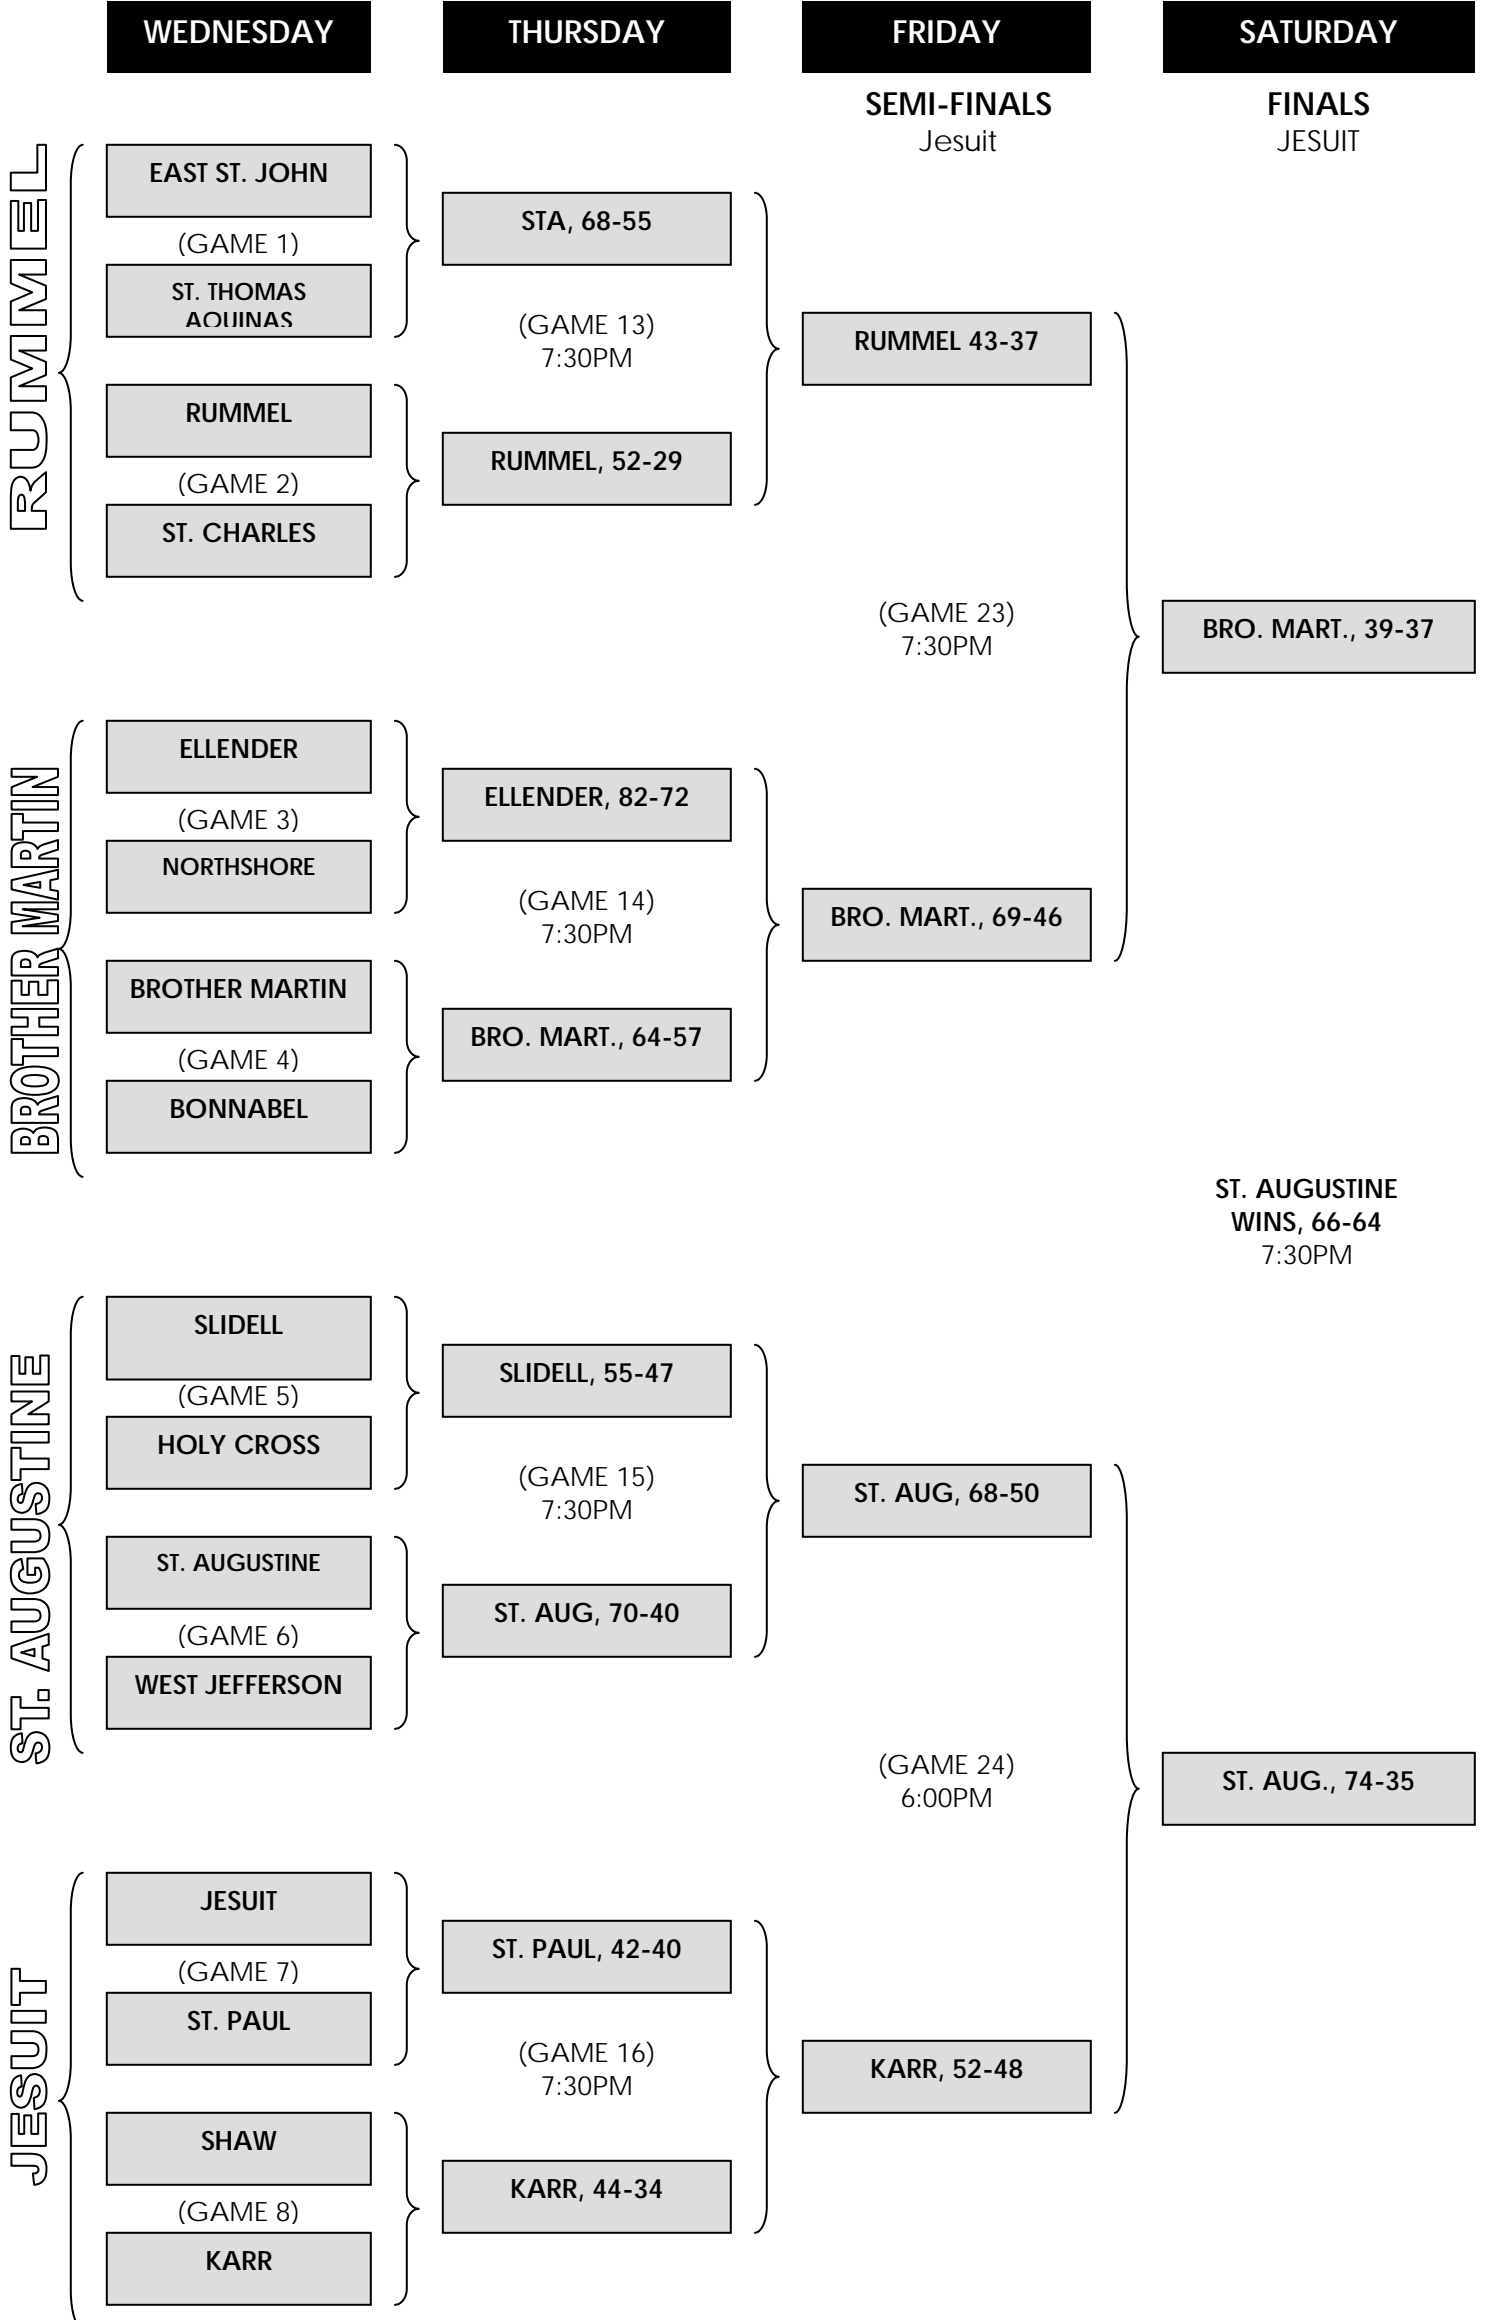

WINNING BRACKET

WEDNESDAY: 1st GAME 6:00PM - 2nd GAME 7:30PM

LOSING BRACKET

WEDNESDAY: 1st GAME 6:00PM - 2nd GAME 7:30PM

WEDNESDAY

THURSDAY

SATUDAY